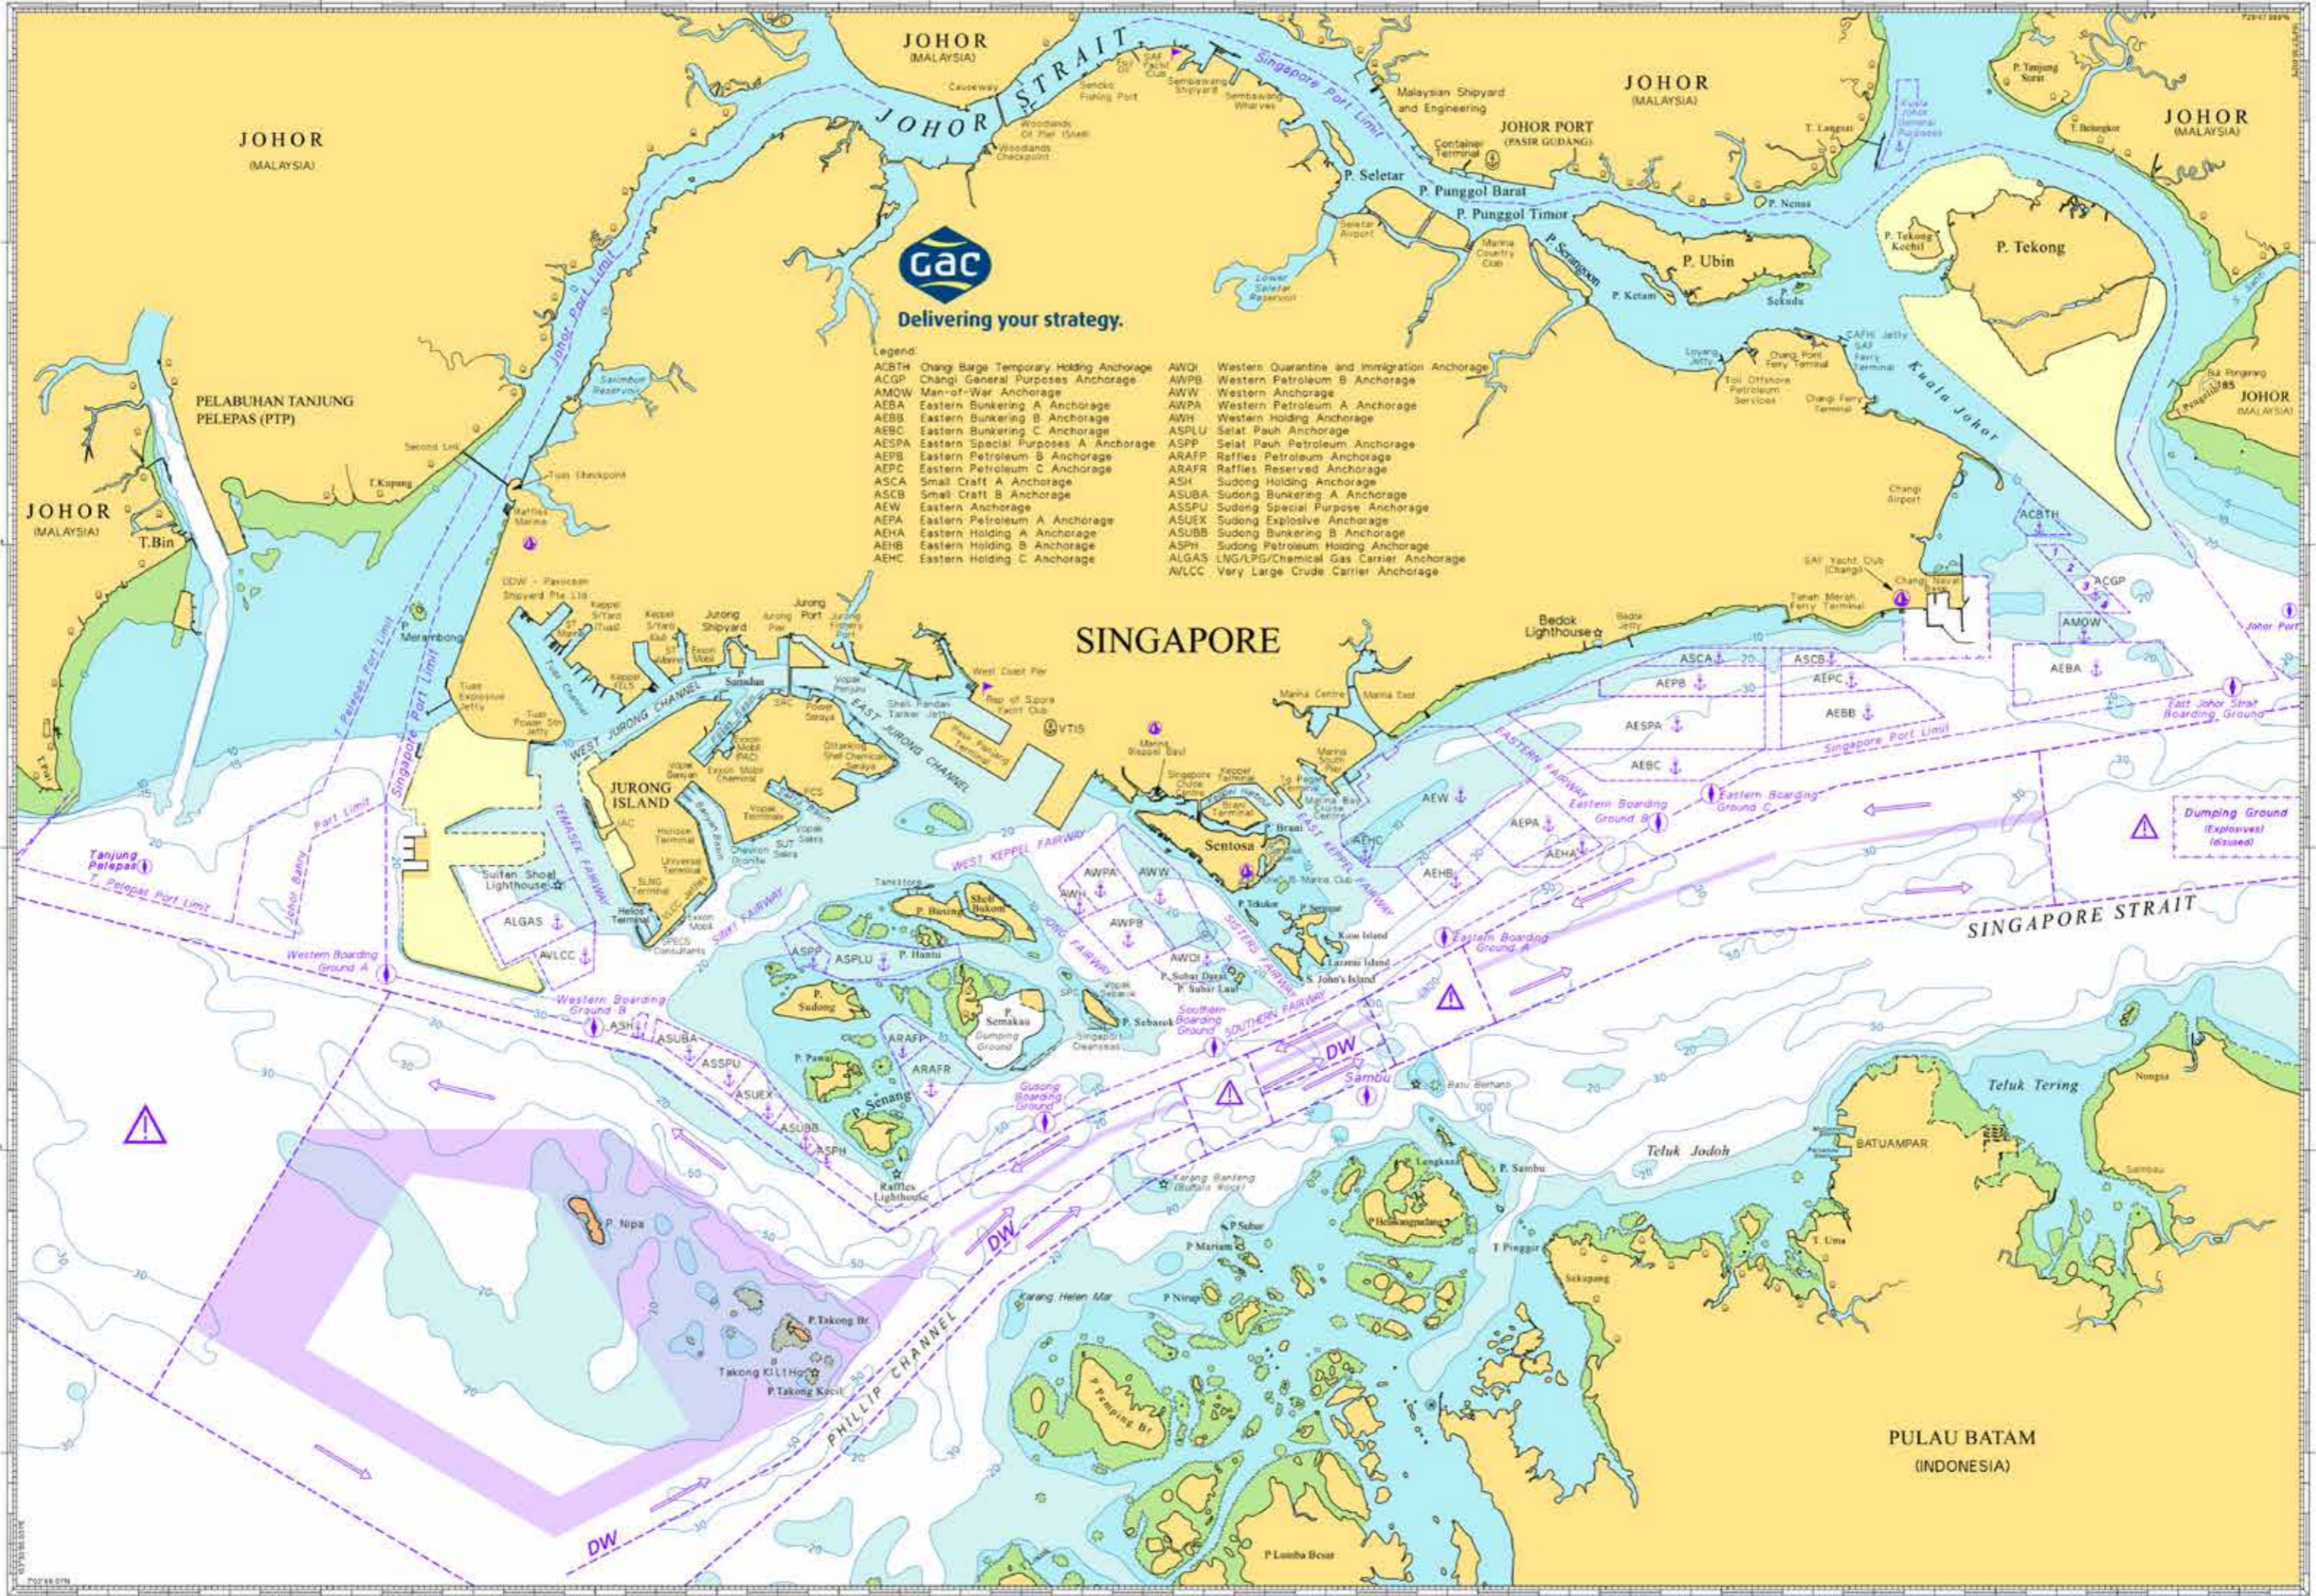

Delivering your strategy.

JOHOR (MALAYSIA)

JOHOR (MALAYSIA)

JOHOR (MALAYSIA)

JOHOR (MALAYSIA)

Delivering your strategy.

- Legend:
- ACBTH Changi Barge Temporary Holding Anchorage
 - ACGP Changi General Purposes Anchorage
 - AMOW Man-of-War Anchorage
 - AEBA Eastern Bunkering A Anchorage
 - AEBB Eastern Bunkering B Anchorage
 - AEEC Eastern Bunkering C Anchorage
 - AESPA Eastern Special Purposes A Anchorage
 - AEPB Eastern Petroleum B Anchorage
 - AEPC Eastern Petroleum C Anchorage
 - ASCA Small Craft A Anchorage
 - ASCB Small Craft B Anchorage
 - AEW Eastern Anchorage
 - AEPA Eastern Petroleum A Anchorage
 - AEHA Eastern Holding A Anchorage
 - AEHB Eastern Holding B Anchorage
 - AEHC Eastern Holding C Anchorage
 - AWQI Western Quarantine and Immigration Anchorage
 - AWPB Western Petroleum B Anchorage
 - AWW Western Anchorage
 - AWPA Western Petroleum A Anchorage
 - AWH Western Holding Anchorage
 - ASPLU Selat Pauh Anchorage
 - ASPP Selat Pauh Petroleum Anchorage
 - ARAFP Raffles Petroleum Anchorage
 - ARAFR Raffles Reserved Anchorage
 - ASH Sudong Holding Anchorage
 - ASUBA Sudong Bunkering A Anchorage
 - ASSPU Sudong Special Purpose Anchorage
 - ASUEX Sudong Explosive Anchorage
 - ASUBB Sudong Bunkering B Anchorage
 - ASPH Sudong Petroleum Holding Anchorage
 - ALGAS LNG/PG/Chemical Gas Carrier Anchorage
 - AWLCC Very Large Crude Carrier Anchorage

SINGAPORE

SINGAPORE STRAIT

PULAU BATAM (INDONESIA)

A member of the Singapore Shipping Association (SSA), GAC Singapore is your partner in delivering your business strategy.

With more than 35 years of experience in Singapore, you can trust our team of dedicated and experienced professionals to meet your shipping needs.

more than 300 offices worldwide.

GAC Singapore

With operations spanning our main office in town, to strategically located branch offices at the airport and Bukom, we provide total service coverage across all anchorage and holding areas, ports, terminals and ship yards in Singapore.